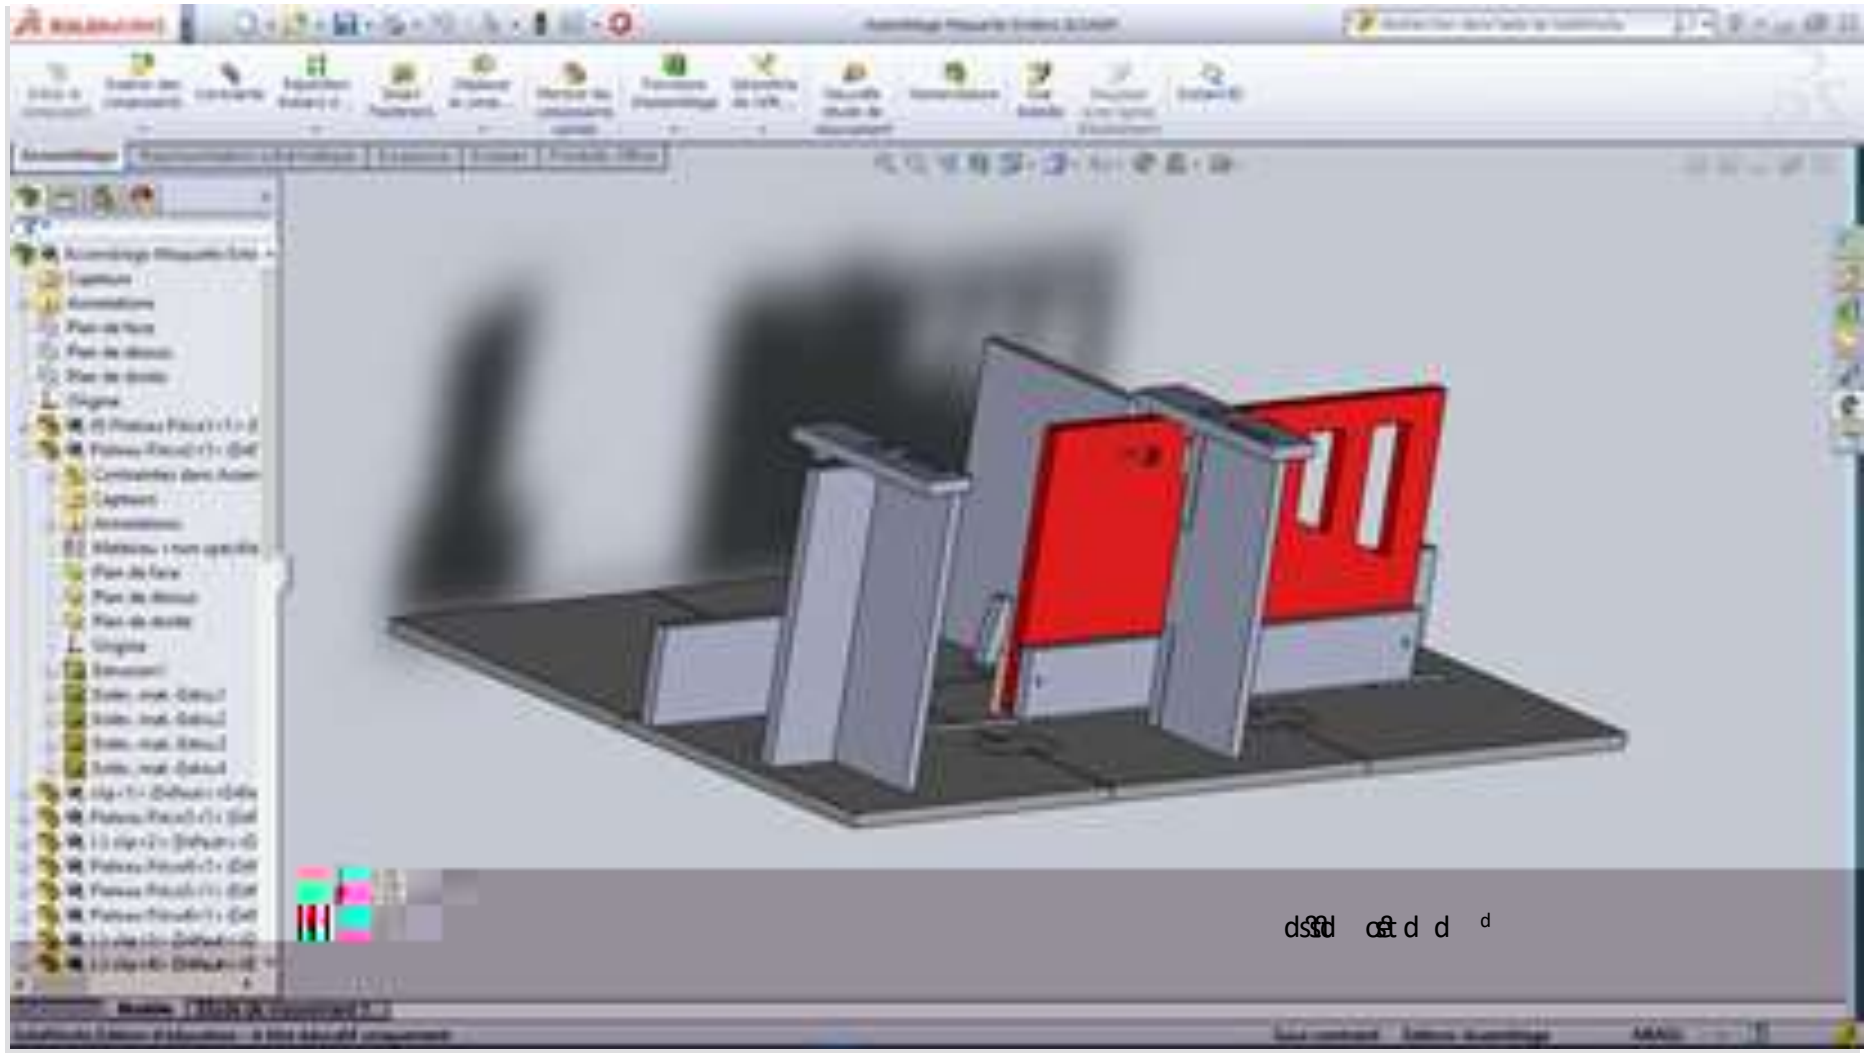

? TD D TDJJD
R TRR J R

d d d d d